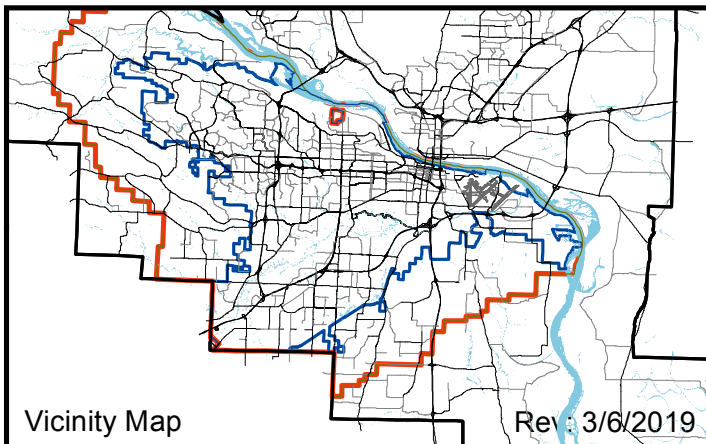

Land Use Plan Change

City of Little Rock Planning & Development

Case: **LU18-02-7**
 Location: **NW of Kavanaugh & Tyler**

Ward: **3**
 PD: **4**
 CT: **16**
 TRS: **T2N R12W 31**

0 120 240
Feet